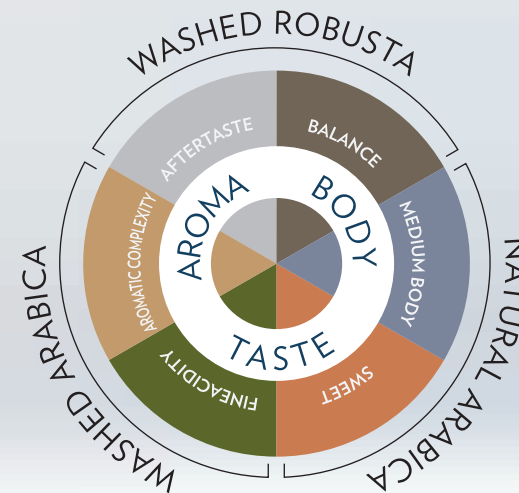

Specials

LAVAZZA
blue

A complete new capsules range, offering the same taste experience of beans blends. Available in single shot and double shot.

Composition

WASHED AND NATURAL ARABICA	50%
WASHED ROBUSTA*	50%

Taste Area

BALANCED

With hints of *dark chocolate* and *cinnamon*, Top Class contains a fine selection of *washed Arabica* hand-picked in the highlands of *Central and South America*, carefully blended with *washed and semi washed Robusta* - such as *Kaapi Royale* (India) and *Java* - and *natural Arabica*.

* including also wet polished Robusta

Specials

Product Unit

System	PU Type	Shelf Life	Code
Lavazza BLUE	Single-Dose-Capsule	18 MONTHS	256

Trade Unit

Outer Packaging	Capsule for TU	Size (L x W x H)	EAN code	Gross weight
Carton box	100	24,2 X 23,6 X 11,5 CM	8000070028326	1,06 kg

Pallet

Type	Composition	Size (L x W x H)	Gross weight
PALLET EPAL 800x1200	270 TRADE UNIT (18 x 15)	120 X 80 X 222 CM	306 kg

Product Unit

System	PU Type	Shelf Life	Code
Lavazza BLUE	Double-Dose-Capsule	18 MONTHS	257